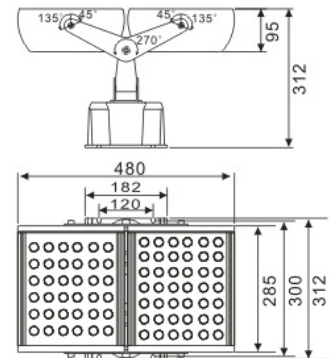

# LED Wall Wash Lighting – LR-WW0128

Model No.	LR-WW0128
LED Type	CREE XRE
LED Q'TY.	78
Beam Angle	15°/30°/45°
Minimum luminous flux(lm)	7020
Voltage	120-240V
LED Watt	78W
Environmental Temperature	- 20°C~60°C
Environmental Humidity	0%-95%
Safety Class	I
Safety Type	IP65
Material	Aluminium
Driver	Included